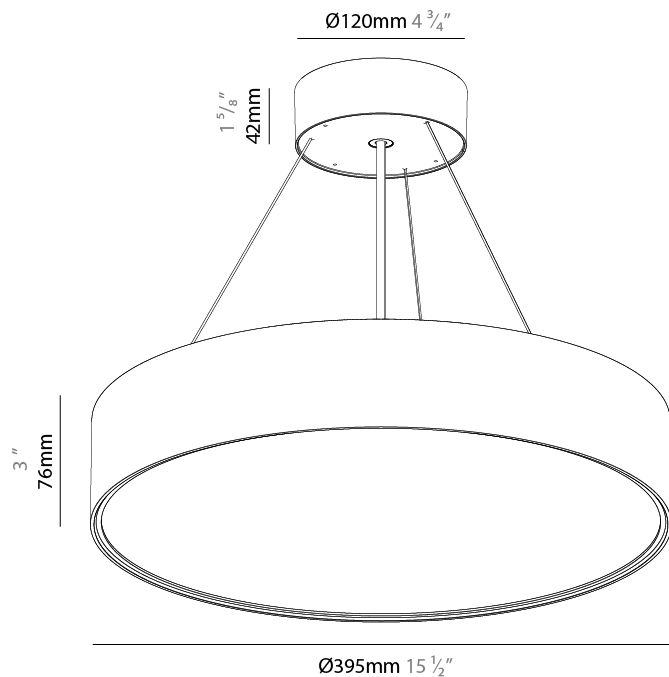

1. To build a product code in our configurator select the specify button on the base model # product page
2. To build a manual product code on this datasheet choose from the options listed below in blue font and add the suffix to the base model #

GENERAL

Series: Sign EVO
Partner: Prolicht
Division: Architectural
Installation: Suspension
Product Type: Pendant
Mounting Location: Ceiling
Light Distribution: Direct

PHYSICAL

Shape: Round
Diameter (mm): 395
Diameter (in): 15 1/2
Height (mm): 82
Height (in): 3 3/4
Weight (kg): 4.2
Diffuser: PMMA - Opal / Microprism / Clear Microprism
Fixture Finish: SSR / BKV / CWI / CRY / HAB / UFT / ITA / RUA / FTG / MYG / LOD / PUS / FRO / FUP / KIA / POP / BLS / SPG / MEY / GOH / CHC / COM / ABZ / JAG / OBR / MOS / ROR
Fixture Material: PMMA / Extruded Aluminum / Steel
Cable Details: 2000mm or 6000mm Transparent Cable

ELECTRICAL

Lamp Type: LED (Zhaga Standard)
Input Wattage (W): 26.7
Total Output Wattage (W): 24.6
Dimming: DALI Dimming / MATTER Dimming
Driver Included: Yes
Driver Location: Integrated
Driver Type: Constant Current - Unversal
Driver Class: Class 2
Input Voltage (V): 120
Constant Current (MA): 700mA

LED

Color Temperature (°K): 2700-6500 Tunable White
Max. Delivered Lumen (lm): Max 3838
Nominal Lumen (lm): Max 4435
CRI: >90 CRI
Lamp Life (hrs): 50000

OPTICAL

RATINGS AND CERTIFICATIONS

Certified By: Certified for North American Standards
IP rating: IP40