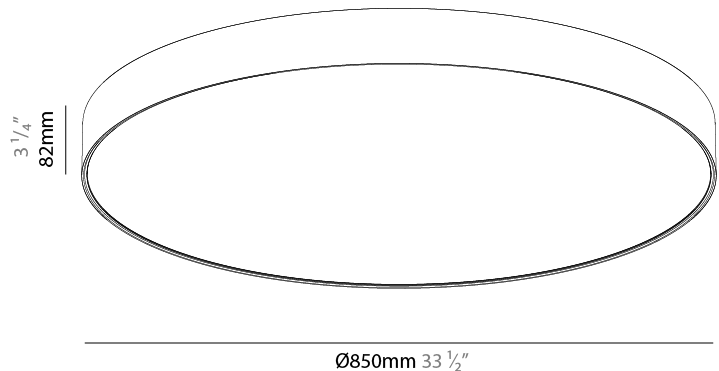

GENERAL

Series: Sign EVO
Partner: Prolicht
Division: Architectural
Installation: Surface
Product Type: Ceiling Surface
Mounting Location: Ceiling
Light Distribution: Direct

PHYSICAL

Shape: Round
Diameter (mm): 850
Diameter (in): 33 7/16
Height (mm): 82
Height (in): 3 1/4
Weight (kg): 8.8
Diffuser: PMMA - Opal / Microprism / Clear Microprism
Fixture Finish: SSR / BKV / CWI / CRY / HAB / UFT / ITA / RUA / FTG / MYG / LOD / PUS / FRO / FUP / KIA / POP / BLS / SPG / MEY / GOH / CHC / COM / ABZ / JAG / OBR / MOS / ROR
Fixture Material: PMMA / Extruded Aluminum / Steel

ELECTRICAL

Lamp Type: LED (Zhaga Standard)
Input Wattage (W): 96
Total Output Wattage (W): 82.4
Dimming: Tri-Mode (Non-Dimming and Phase Dimming (120Vac only) and 0-10V Dimming)
Driver Included: Yes
Driver Location: Integrated
Driver Type: Constant Current - Universal
Driver Class: Class 2
Input Voltage (V): 120
Constant Current (MA): 1400mA
Upon Request: DALI Dimming / MATTER Dimming

LED

Color Temperature (°K): 2700 / 3000 / 3500 / 4000
Max. Delivered Lumen (lm): Max 14543
Nominal Lumen (lm): Max 16157
CRI: >90 CRI
Lamp Life (hrs): 50000

OPTICAL

RATINGS AND CERTIFICATIONS

Certified By: Certified for North American Standards
IP rating: IP40
Glare Rating: ≤ 19