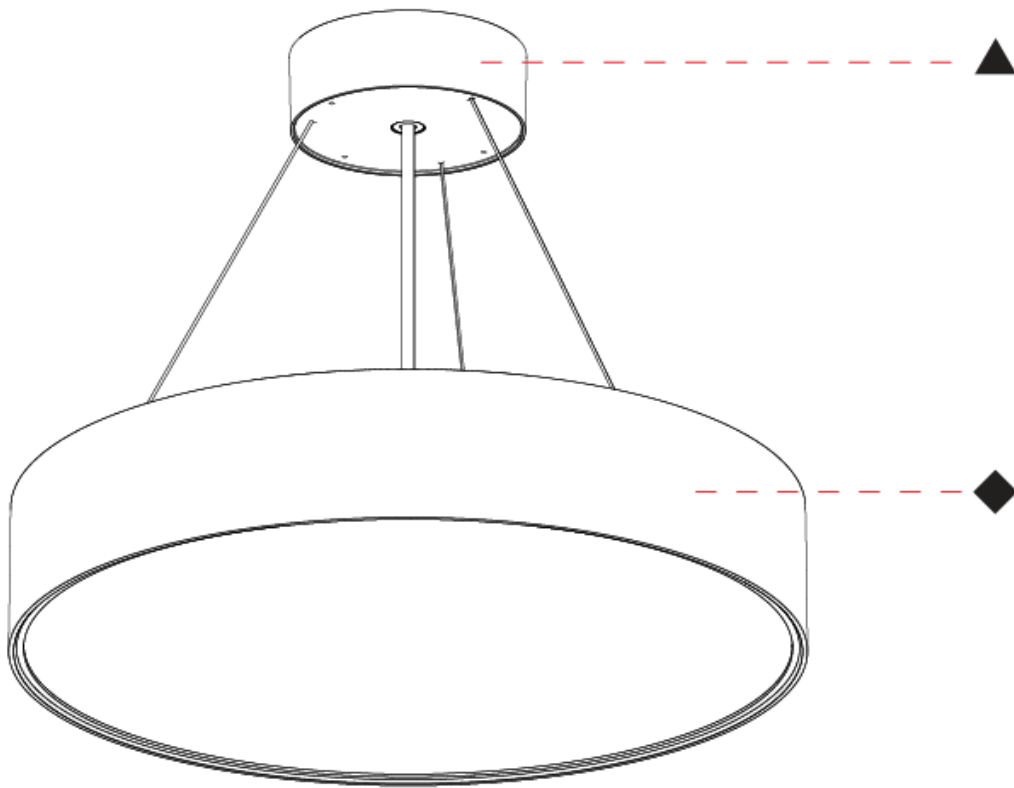

SIGN EVO SUSPENSION

A3001102-HE-

PROJECT	_____
TYPE	_____
SPECIFIER	_____
QUANTITY	_____
DATE	_____

A