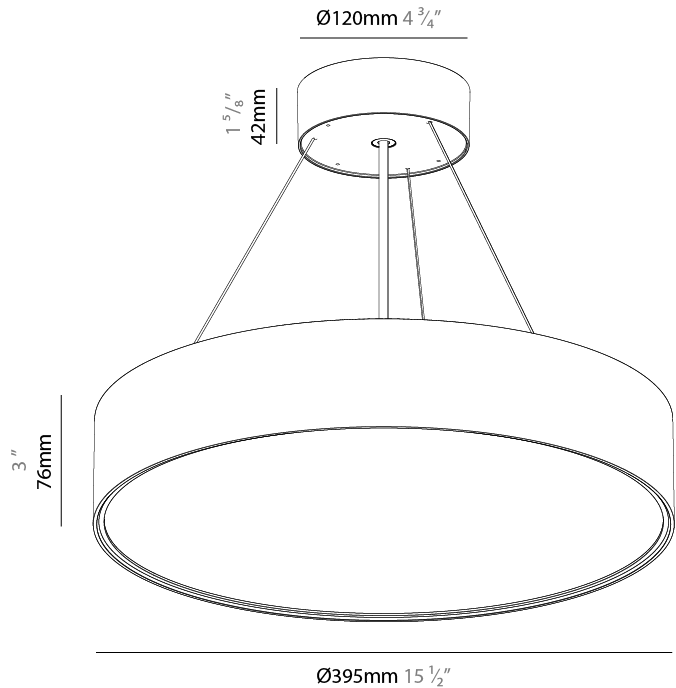

GENERAL

Series: Sign EVO
Partner: Prolicht
Division: Architectural
Installation: Suspension
Product Type: Pendant
Mounting Location: Ceiling
Light Distribution: Direct / Indirect

PHYSICAL

Shape: Round
Diameter (mm): 395
Diameter (in): 15 1/2
Height (mm): 82
Height (in): 3 3/4
Weight (kg): 4.2
Diffuser: [PMMA - Opal](#) / [Microprism](#) / [Clear Microprism](#)
Fixture Finish: [SSR](#) / [BKV](#) / [CWI](#) / [CRY](#) / [HAB](#) / [UFT](#) / [ITA](#) / [RUA](#) / [FTG](#) / [MYG](#) / [LOD](#) / [PUS](#) / [FRO](#) / [FUP](#) / [KIA](#) / [POP](#) / [BLS](#) / [SPG](#) / [MEY](#) / [GOH](#) / [CHC](#) / [COM](#) / [ABZ](#) / [JAG](#) / [OBR](#) / [MOS](#) / [ROR](#)
Fixture Material: [PMMA](#) / [Extruded Aluminum](#) / [Steel](#)
Cable Details: [2000mm](#) or [6000mm](#) [Transparent Cable](#)

ELECTRICAL

Lamp Type: LED (Zhaga Standard)
Input Wattage (W): 33.8
Total Output Wattage (W): 30.9
Dimming: [Tri-Mode (Non-Dimming and Phase Dimming (120Vac only) and 0-10V Dimming)](#)
Driver Included: Yes
Driver Location: Integrated
Driver Type: [Constant Current - Universal](#)
Driver Class: [Class 2](#)
Input Voltage (V): 120
Constant Current (mA): [350mA](#) & [700mA](#)
Upon Request: [MATTER Dimming](#) / [DALI Dimming (Remote)](#)

LED

[Color Temperature (°K): 2700 / 3000 / 3500 / 4000](#)
Max. Delivered Lumen (lm): Max 5170 (4071 Dir / 1100Ind)
Nominal Lumen (lm): Max 5971
CRI: >90 CRI
Lamp Life (hrs): 50000

OPTICAL

RATINGS AND CERTIFICATIONS

Certified By: Certified for North American Standards
IP rating: IP40

PROJECT
TYPE
SPECIFIER
QUANTITY
DATE