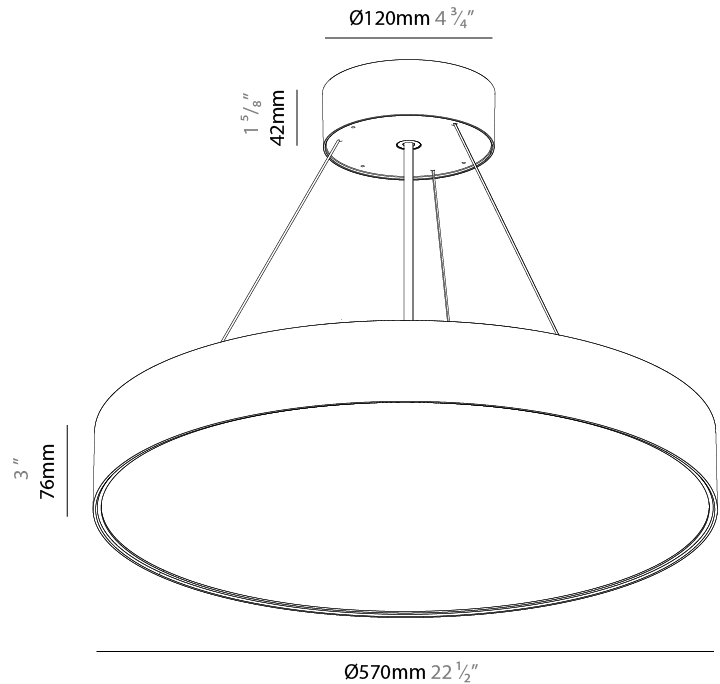

GENERAL

Series: Sign EVO
Partner: Prolicht
Division: Architectural
Installation: Suspension
Product Type: Pendant
Mounting Location: Ceiling
Light Distribution: Direct / Indirect

PHYSICAL

Shape: Round
Diameter (mm): 570
Diameter (in): 22 7/16
Height (mm): 82
Height (in): 3 1/4
Weight (kg): 6.5
Diffuser: PMMA - Opal / Microprism / Clear Microprism
Fixture Finish: SSR / BKV / CWI / CRY / HAB / UFT / ITA / RUA / FTG / MYG / LOD / PUS / FRO / FUP / KIA / POP / BLS / SPG / MEY / GOH / CHC / COM / ABZ / JAG / OBR / MOS / ROR
Fixture Material: PMMA / Extruded Aluminum / Steel
Cable Details: 2000mm or 6000mm Transparent Cable

ELECTRICAL

Lamp Type: LED (Zhaga Standard)
Input Wattage (W): 72.3
Total Output Wattage (W): 65.4
Dimming: Tri-Mode (Non-Dimming and Phase Dimming (120Vac only) and 0-10V Dimming)
Driver Included: Yes
Driver Location: Integrated
Driver Type: Constant Current - Universal
Driver Class: Class 2
Input Voltage (V): 120
Constant Current (mA): 700mA
Upon Request: MATTER Dimming / DALI Dimming (Remote)

LED

Color Temperature (°K): 2700 / 3000 / 3500 / 4000
Max. Delivered Lumen (lm): Max 11203 (8256 Dir / 2947 Ind)
Nominal Lumen (lm): Mxa : 12855
CRI: >90 CRI
Lamp Life (hrs): 50000

OPTICAL

RATINGS AND CERTIFICATIONS

Certified By: Certified for North American Standards
IP rating: IP40