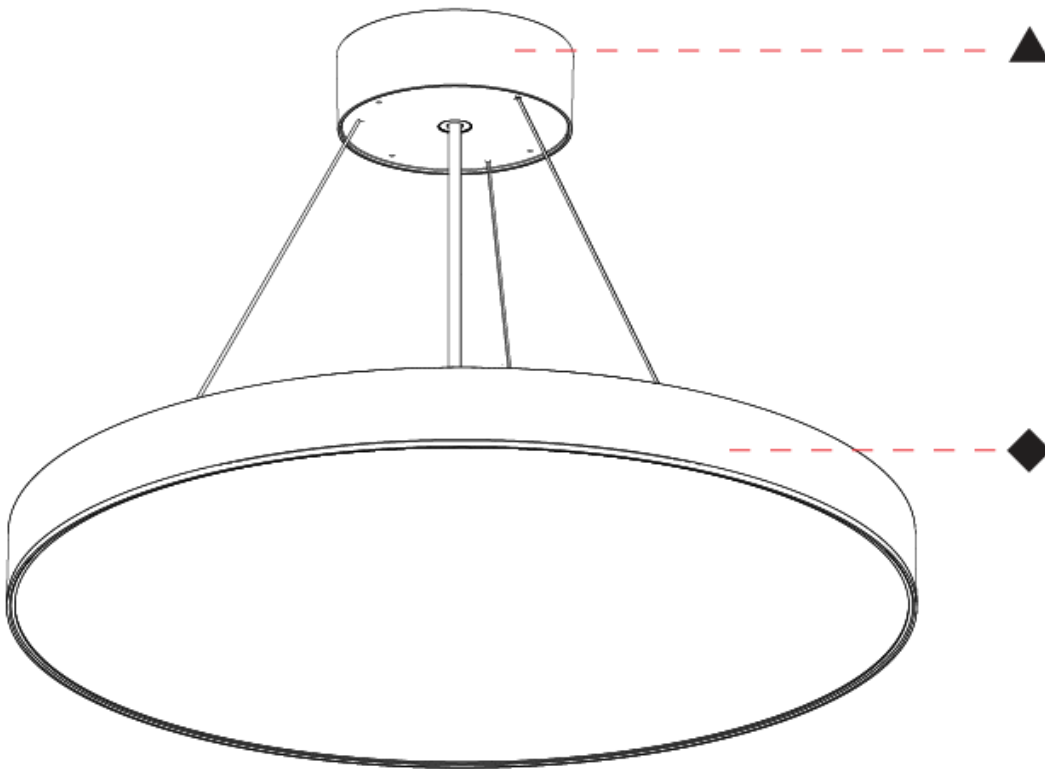

SIGN EVO SUSPENSION

A3001116-

PROJECT	_____
TYPE	_____
SPECIFIER	_____
QUANTITY	_____
DATE	_____

A