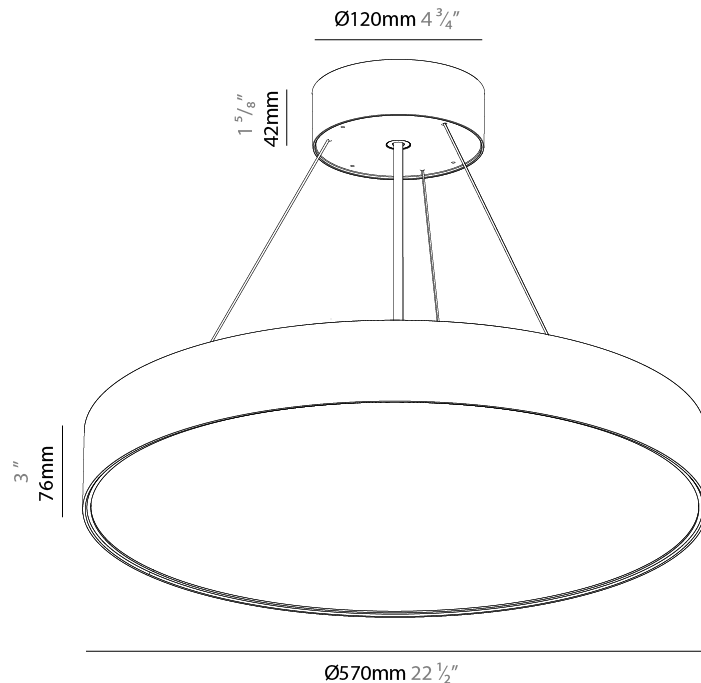

GENERAL

Series: Sign EVO
Partner: Prolicht
Division: Architectural
Installation: Suspension
Product Type: Pendant
Mounting Location: Ceiling
Light Distribution: Direct

PHYSICAL

Shape: Round
Diameter (mm): 570
Diameter (in): 22 7/16
Height (mm): 82
Height (in): 3 1/4
Weight (kg): 6.5
Diffuser: PMMA - Opal / Microprism / Clear Microprism
Fixture Finish: SSR / BKV / CWI / CRY / HAB / UFT / ITA / RUA / FTG / MYG / LOD / PUS / FRO / FUP / KIA / POP / BLS / SPG / MEY / GOH / CHC / COM / ABZ / JAG / OBR / MOS / ROR
Fixture Material: PMMA / Extruded Aluminum / Steel
Cable Details: 2000mm or 6000mm Transparent Cable

ELECTRICAL

Lamp Type: LED (Zhaga Standard)
Input Wattage (W): 52.6
Total Output Wattage (W): 45.7
Dimming: Tri-Mode (Non-Dimming and Phase Dimming (120Vac only) and 0-10V Dimming)
Driver Included: Yes
Driver Location: Integrated
Driver Type: Constant Current - Universal
Driver Class: Class 2
Input Voltage (V): 120
Constant Current (mA): 700mA
Upon Request: MATTER Dimming / DALI Dimming (Remote)

LED

Color Temperature (°K): 2700 / 3000 / 3500 / 4000
Max. Delivered Lumen (lm): Max 8256
Nominal Lumen (lm): Mxa 9408
CRI: >90 CRI
Lamp Life (hrs): 50000

OPTICAL

RATINGS AND CERTIFICATIONS

Certified By: Certified for North American Standards
IP rating: IP40

PROJECT
TYPE
SPECIFIER
QUANTITY
DATE