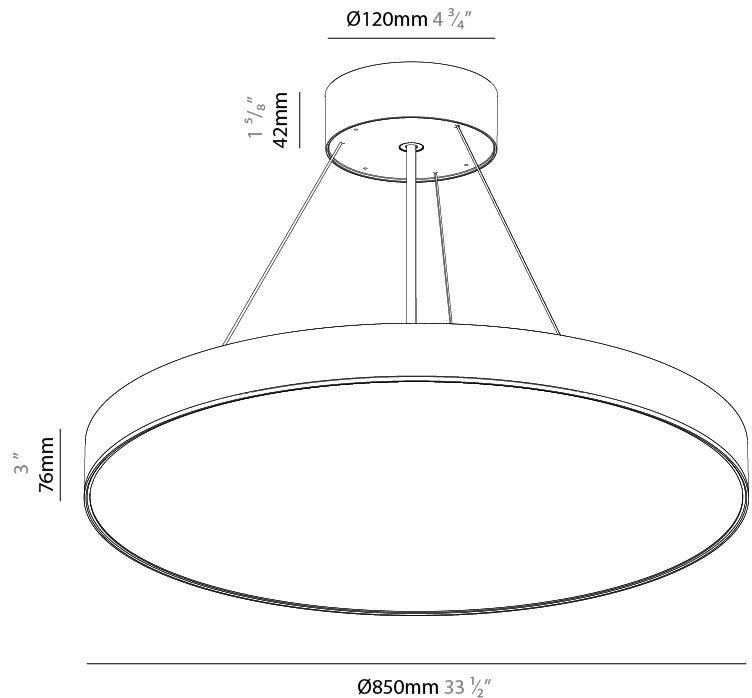

1. To build a product code in our configurator select the specify button on the base model # product page
2. To build a manual product code on this datasheet choose from the options listed below in blue font and add the suffix to the base model #

GENERAL

Series: Sign EVO
Partner: Prolicht
Division: Architectural
Installation: Suspension
Product Type: Pendant
Mounting Location: Ceiling
Light Distribution: Direct / Indirect

PHYSICAL

Shape: Round
Diameter (mm): 850
Diameter (in): 33 7/16
Height (mm): 82
Height (in): 3 1/4
Weight (kg): 8.8
Diffuser: PMMA - Opal / Microprism / Clear Microprism
Fixture Finish: SSR / BKV / CWI / CRY / HAB / UFT / ITA / RUA / FTG / MYG / LOD / PUS / FRO / FUP / KIA / POP / BLS / SPG / MEY / GOH / CHC / COM / ABZ / JAG / OBR / MOS / ROR
Fixture Material: PMMA / Extruded Aluminum / Steel
Cable Details: 2000mm or 6000mm Transparent Cable

ELECTRICAL

Lamp Type: LED (Zhaga Standard)
Input Wattage (W): 116.2
Total Output Wattage (W): 105.4
Dimming: DALI Dimming / MATTER Dimming
Driver Included: Yes
Driver Location: Integrated
Driver Type: Constant Current - Universal
Driver Class: Class 2
Input Voltage (V): 120

LED

Color Temperature (°K): 2700-6500 Tunable White
Max. Delivered Lumen (lm): Max 13972 (13972 Dir / 4670 Ind)
Nominal Lumen (lm): Max 15523
CRI: >90 CRI
Lamp Life (hrs): 50000

OPTICAL

RATINGS AND CERTIFICATIONS

Certified By: Certified for North American Standards
IP rating: IP40