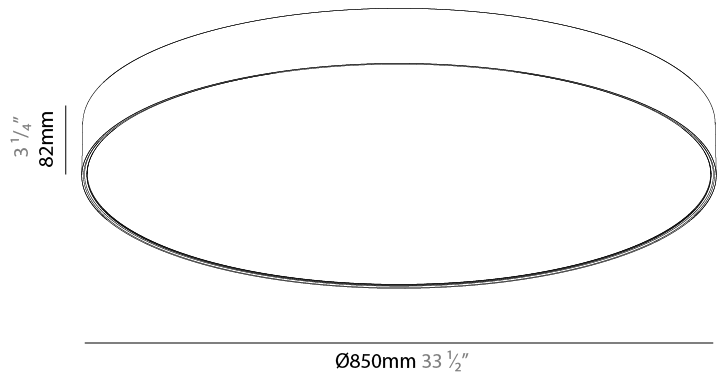

A3D407-HE-

base number   Color   Finishes   Finishes   Diffuser
Temperature   (Diamond)   (Triangle)   Options

1. To build a product code in our configurator select the specify button on the base model # product page
2. To build a manual product code on this datasheet choose from the options listed below in blue font and add the suffix to the base model #

GENERAL

Series: Sign EVO
Partner: Prolicht
Division: Architectural
Installation: Surface
Product Type: Ceiling Surface
Mounting Location: Ceiling
Light Distribution: Direct

PHYSICAL

Shape: Round
Diameter (mm): 850
Diameter (in): 33 ⁷/₁₆
Height (mm): 82
Height (in): 3 ¹/₄
Weight (kg): 8.8
Diffuser: PMMA - Opal / Microprism / Clear Microprism
Fixture Finish: SSR / BKV / CWI / CRY / HAB / UFT / ITA / RUA / FTG / MYG / LOD / PUS / FRO / FUP / KIA / POP / BLS / SPG / MEY / GOH / CHC / COM / ABZ / JAG / OBR / MOS / ROR
Fixture Material: PMMA / Extruded Aluminum / Steel

ELECTRICAL

Lamp Type: LED (Zhaga Standard)
Input Wattage (W): 47.2
Total Output Wattage (W): 42.7
Dimming: Non-Dimmable
Driver Included: Yes
Driver Location: Integrated
Driver Type: Constant Current - Universal
Driver Class: Class 2
Input Voltage (V): 120

LED

Color Temperature (°K): 2700 / 3000 / 3500 / 4000
Max. Delivered Lumen (lm): Max 7842
Nominal Lumen (lm): Max 8712
CRI: >90 CRI
Lamp Life (hrs): 50000

OPTICAL

RATINGS AND CERTIFICATIONS

Certified By: Certified for North American Standards
IP rating: IP40
Glare Rating: ≤ 19