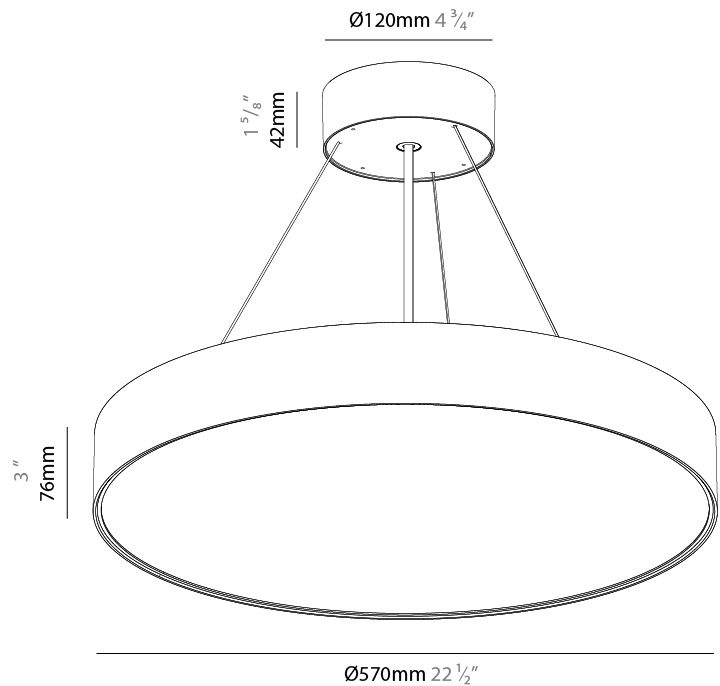

GENERAL

Series: Sign EVO
Partner: Prolicht
Division: Architectural
Installation: Suspension
Product Type: Pendant
Mounting Location: Ceiling
Light Distribution: Direct / Indirect

PHYSICAL

Shape: Round
Diameter (mm): 570
Diameter (in): 22 7/16
Height (mm): 82
Height (in): 3 1/4
Weight (kg): 6.5
Diffuser: [PMMA - Opal](#) / [Microprism](#) / [Clear Microprism](#)
Fixture Finish: [SSR / BKV / CWI / CRY / HAB / UFT / ITA / RUA / FTG / MYG / LOD / PUS / FRO / FUP / KIA / POP / BLS / SPG / MEY / GOH / CHC / COM / ABZ / JAG / OBR / MOS / ROR](#)
Fixture Material: [PMMA](#) / [Extruded Aluminum](#) / [Steel](#)
Cable Details: [2000mm](#) or [6000mm](#) [Transparent Cable](#)

ELECTRICAL

Lamp Type: LED (Zhaga Standard)
Input Wattage (W): 73.9
Total Output Wattage (W): 67.3
Dimming: [DALI Dimming](#) / [MATTER Dimming](#)
Driver Included: Yes
Driver Location: Integrated
Driver Type: Constant Current - Universal
Driver Class: Class 2
Input Voltage (V): 120

LED

Color Temperature (°K): 2700-6500 Tunable White
Max. Delivered Lumen (lm): Max 10684 (7784 Dir / 2900 Ind)
Nominal Lumen (lm): Mxa 12263
CRI: >90 CRI
Lamp Life (hrs): 50000

OPTICAL

RATINGS AND CERTIFICATIONS

Certified By: Certified for North American Standards
IP rating: IP40

PROJECT
TYPE
SPECIFIER
QUANTITY
DATE