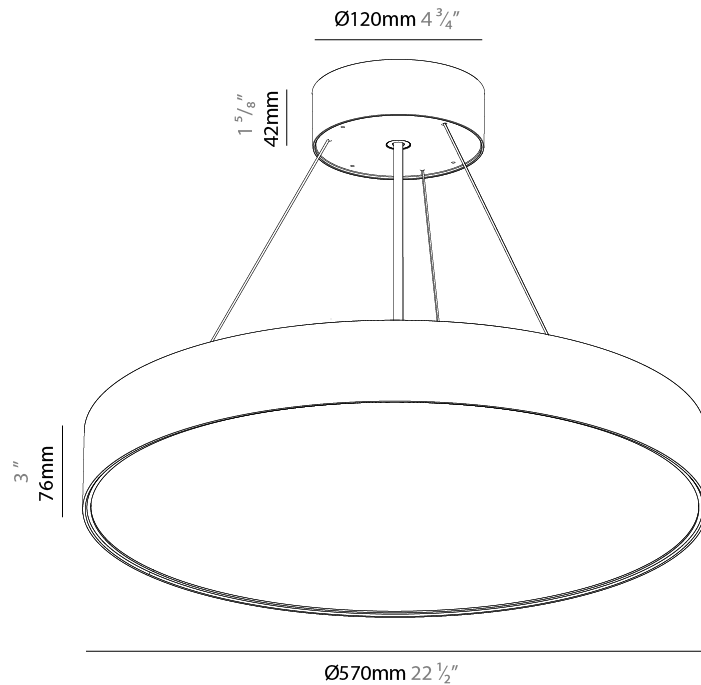

1. To build a product code in our configurator select the specify button on the base model # product page
2. To build a manual product code on this datasheet choose from the options listed below in blue font and add the suffix to the base model #

GENERAL

Series: Sign EVO
Partner: Prolicht
Division: Architectural
Installation: Suspension
Product Type: Pendant
Mounting Location: Ceiling
Light Distribution: Direct

PHYSICAL

Shape: Round
Diameter (mm): 570
Diameter (in): 22 7/16
Height (mm): 82
Height (in): 3 1/4
Weight (kg): 6.5
Diffuser: PMMA - Opal / Microprism / Clear Microprism
Fixture Finish: SSR / BKV / CWI / CRY / HAB / UFT / ITA / RUA / FTG / MYG / LOD / PUS / FRO / FUP / KIA / POP / BLS / SPG / MEY / GOH / CHC / COM / ABZ / JAG / OBR / MOS / ROR
Fixture Material: PMMA / Extruded Aluminum / Steel
Cable Details: 2000mm or 6000mm Transparent Cable

ELECTRICAL

Lamp Type: LED (Zhaga Standard)
Input Wattage (W): 20.6
Total Output Wattage (W): 19.1
Dimming: Non-Dimmable
Driver Included: Yes
Driver Location: Integrated
Driver Type: Constant Current - Universal
Driver Class: Class 2
Input Voltage (V): 120

LED

Color Temperature (*K): 2700 / 3000 / 3500 / 4000
Max. Delivered Lumen (lm): Max 3302
Nominal Lumen (lm): Mxa 3763
CRI: >90 CRI
Lamp Life (hrs): 50000

OPTICAL

RATINGS AND CERTIFICATIONS

Certified By: Certified for North American Standards
IP rating: IP40
Glare Rating: ≤ 19